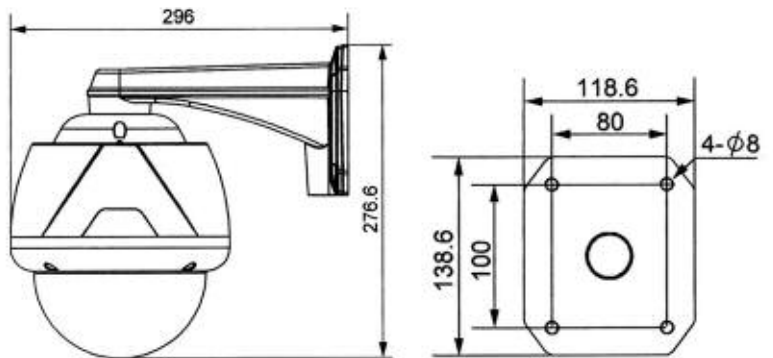

200 New Highway, Amityville, NY 11701 • Toll Free: 1-800-645-5516 • Fax: 631-957-9142 or 631-957-3880

www.specotech.com

MAIN BODY DIMENSIONS

CLGMT37X
 CEILING TYPE DIMENSIONS

WMSD37X (included)
 WALL MOUNT TYPE DIMENSIONS

POLMT37X
 POLE MOUNT TYPE DIMENSIONS

CORMT37X
 CORNER MOUNT TYPE DIMENSIONS